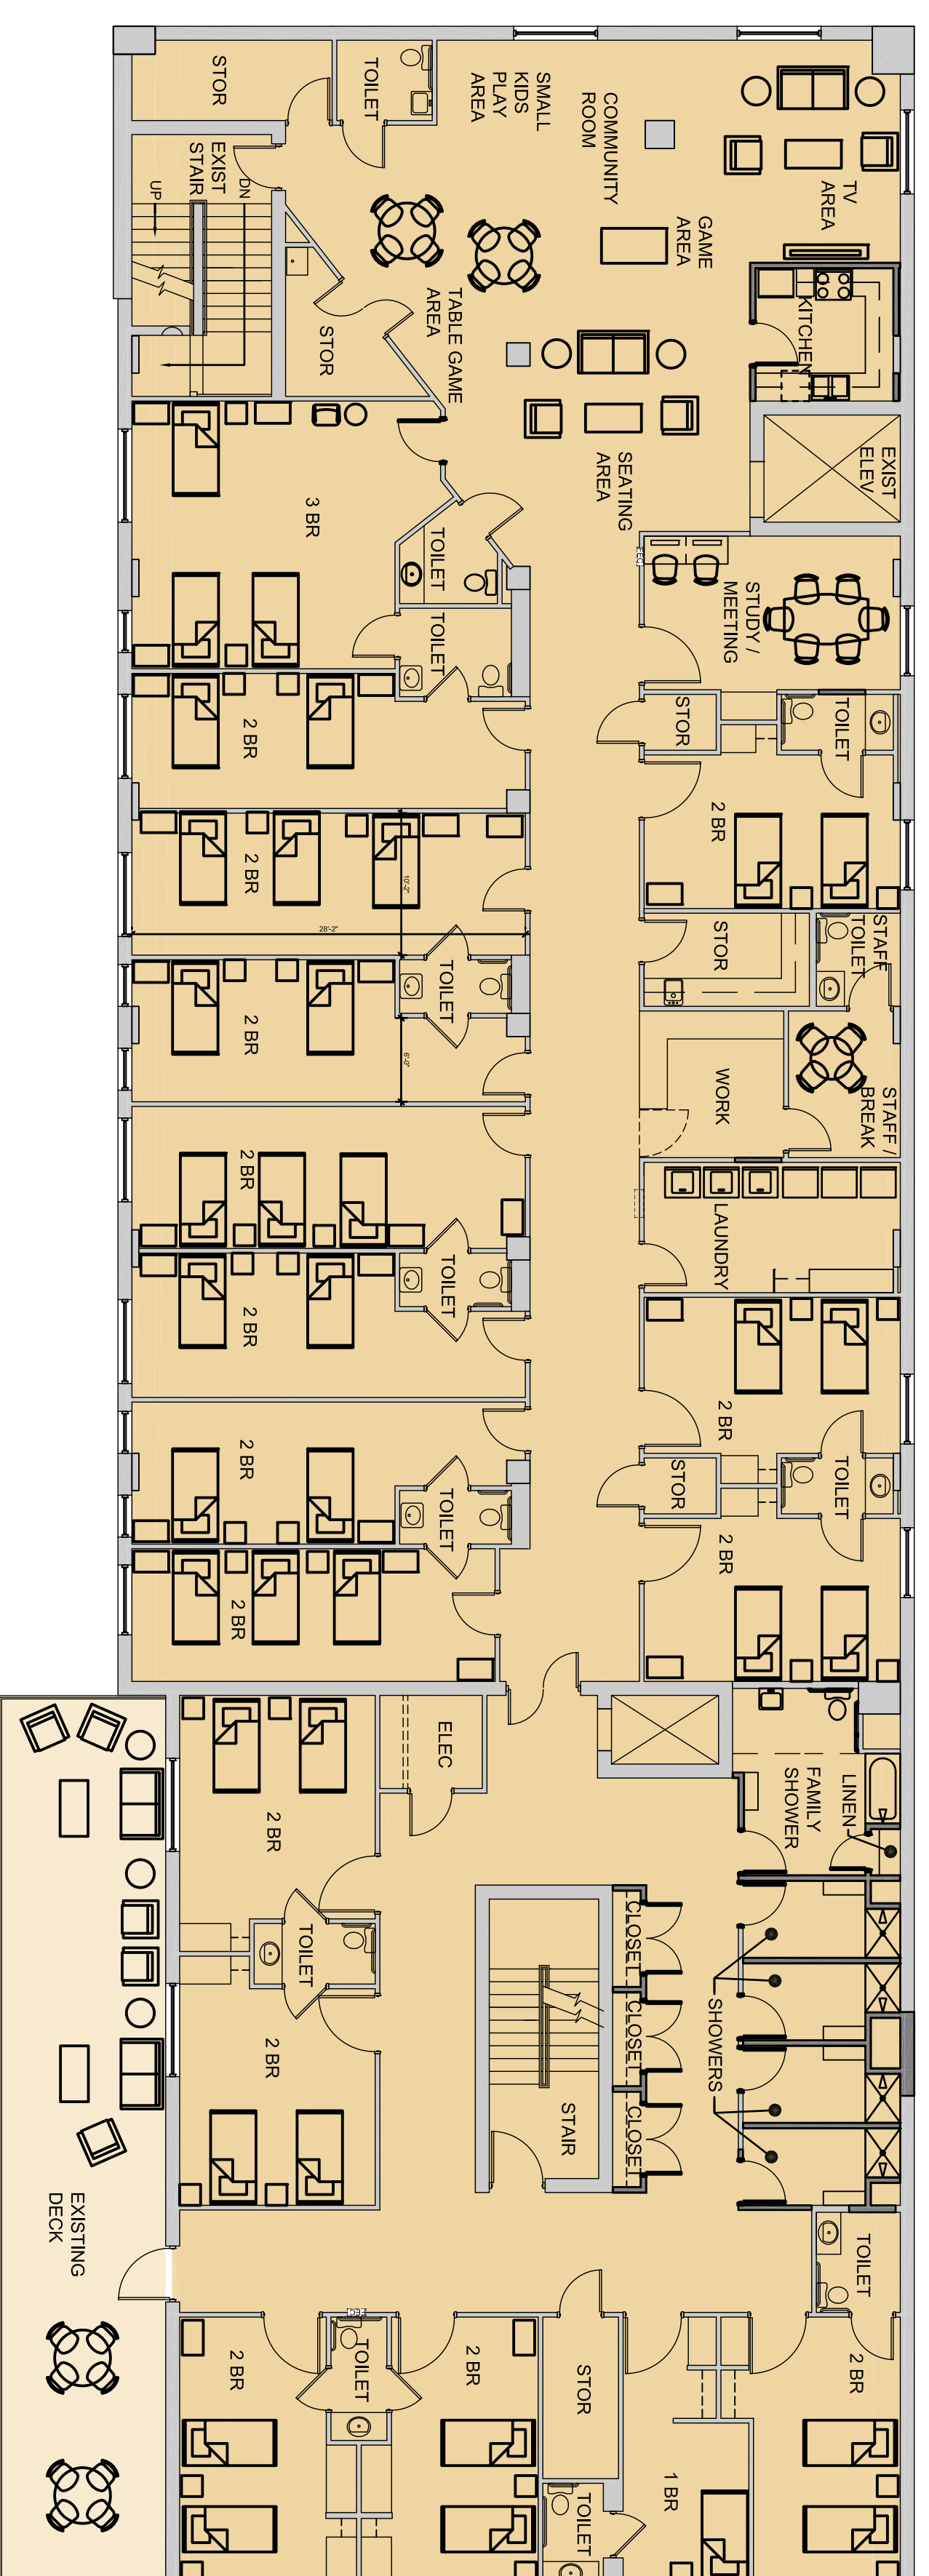

BATTERED WOMEN'S SHELTER - PHASE II

SECOND / THIRD FLOOR PLAN